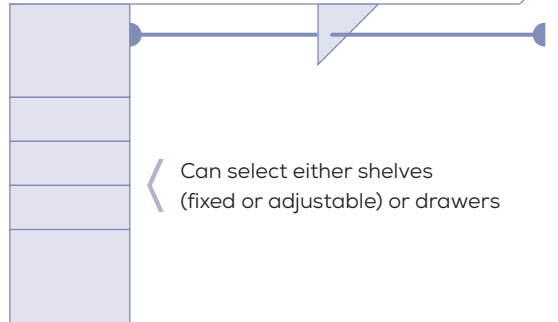

WARDROBE

Shelving

At Bradnam's, we not only take care of your wardrobe doors, but we also offer a number of customisable shelving options for effortless internal organisation!

COMMON

Shelving

CONFIGURATIONS

LIN 02

4x fixed shelves

LIN 03

4x fixed shelves to one side, top shelf only to other (broom)

⟨ Broom section can be either side of fixed shelves

BIR 05

Top shelf, single hanging rail and one bank of shelves/drawers. Drawers/shelves can be on left or right.

⟨ Can select either shelves (fixed or adjustable) or drawers

BIR 06

Top shelf, single hanging rail to one side, double to other and one bank of shelves/drawers. Drawers/shelves can be on left or right.

⟨ Can select either shelves (fixed or adjustable) or drawers