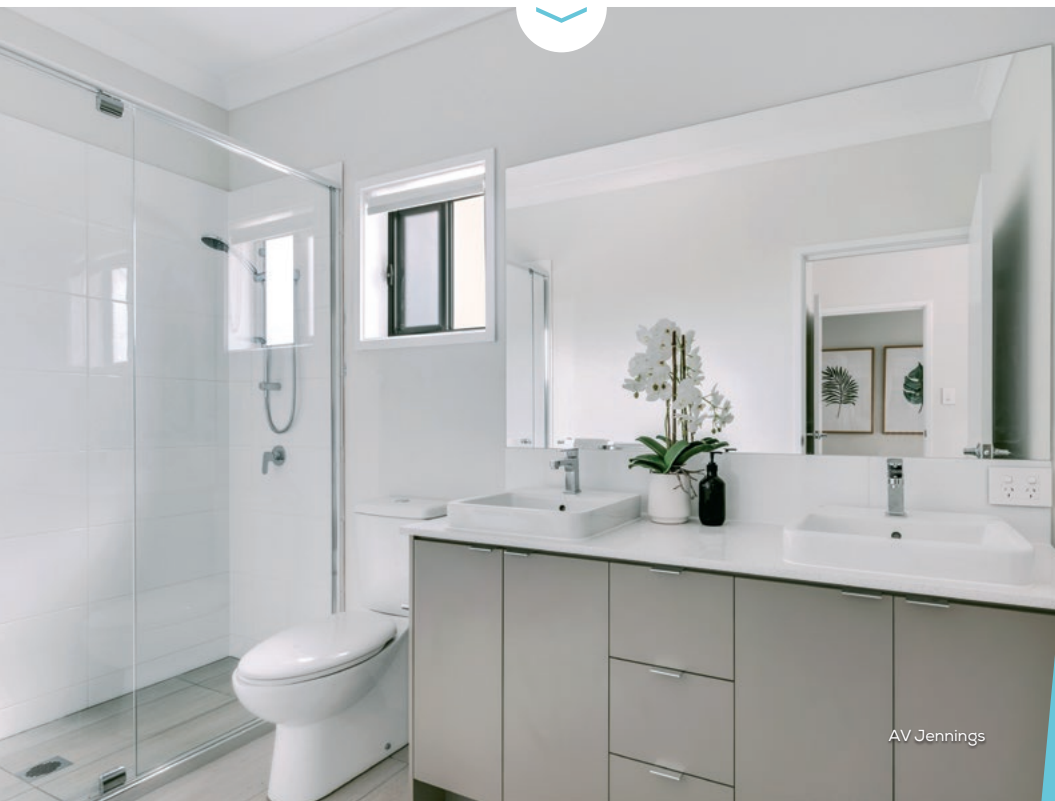

Signature (Semi-Frameless)

SHOWER SCREENS

Instantly elevate and enhance the ambience of the bathroom with Bradnam's Signature touch.

Experience a refined look with added elements of safety and practicality with these stunning semi-frameless shower screens.

Made from strong, 6mm safety glass that's glazed to reduce mould and mildew – our Signature shower screens are a breeze to maintain and will stand the test of time.

Essential (Framed)

SHOWER SCREENS

Every good shower screen should be easy to use, easy to maintain and easy on the eyes.

Enter Bradnam's Essential range! Designed with both functionality and aesthetics in mind, these framed shower screens are the go-to choice for homeowners across the country.

Versatility is key with this product, with several configurations available to suit any space and size. Whether you're working with a compact ensuite or a spacious bathroom, our Essential shower screens offer a stylish and convenient solution.