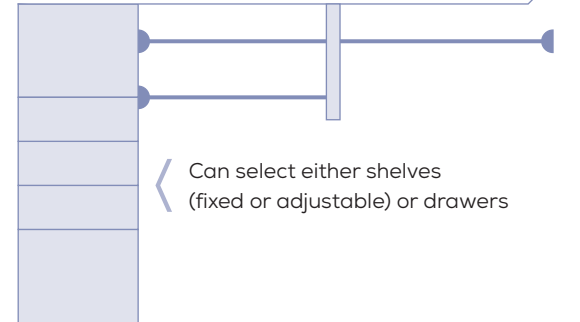

LIN 02

4x fixed shelves

LIN 03

4x fixed shelves to one side, top shelf only to other (broom)

⟨ Broom section can be either side of fixed shelves

BIR 05

Top shelf, single hanging rail and one bank of shelves/drawers. Drawers/shelves can be on left or right.

⟨ Can select either shelves (fixed or adjustable) or drawers

BIR 06

Top shelf, single hanging rail to one side, double to other and one bank of shelves/drawers. Drawers/shelves can be on left or right.

⟨ Can select either shelves (fixed or adjustable) or drawers