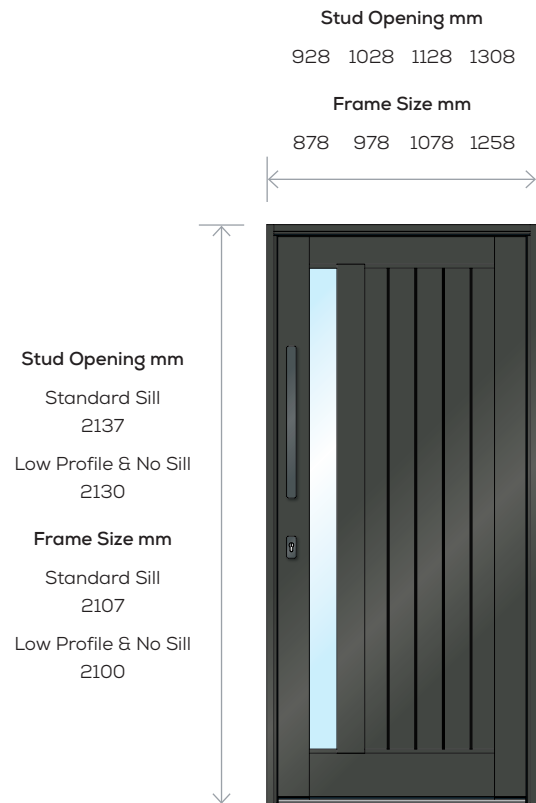

Entrance Doors STANDARD SIZES

The availability of certain sizes and configurations is dependent on the design wind load requirement as per AS2047-2014. Check with your Bradnam's representative to confirm availability. Hinged Doors may be subject to local variation or regulatory requirements.

⊕ Available Single or Double Glazed

Entrance Door Information

- Sidelites are only available as Fixed Windows with 1 or 2 transoms
- Hi lites are not available

Entrance Doors STANDARD SIZES

The availability of certain sizes and configurations is dependent on the design wind load requirement as per AS2047-2014. Check with your Bradnam's representative to confirm availability. Hinged Doors may be subject to local variation or regulatory requirements.

⊕ Available Single or Double Glazed

Entrance Door Information

- Sidelites are only available as Fixed Windows with 1 or 2 transoms
- Hi lites are not available