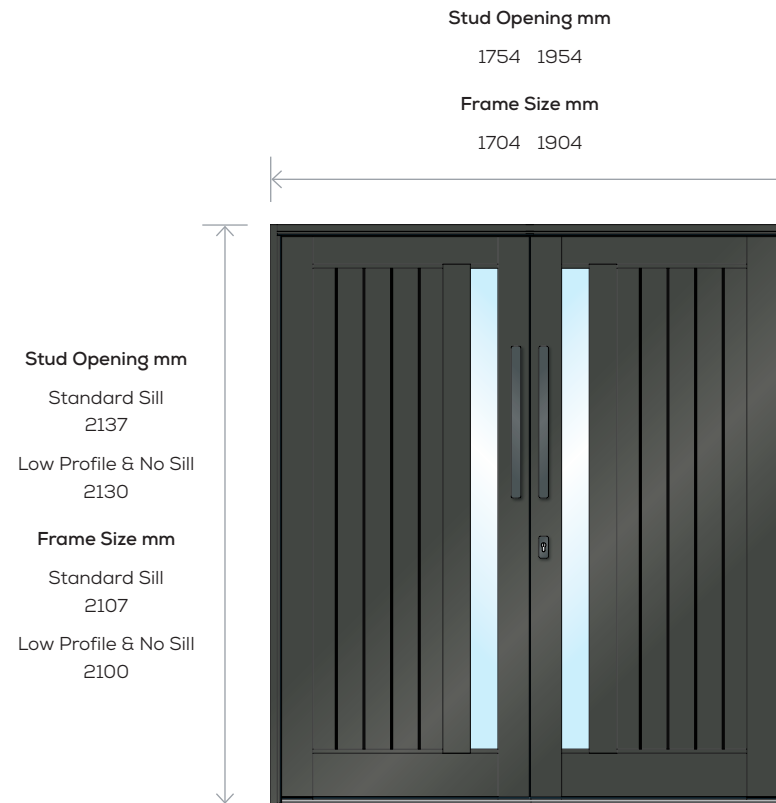

⊕ Available Single or Double Glazed

Entrance Door Information

- Sidelites are only available as Fixed Windows with 1 or 2 transoms
- Hi lites are not available

Entrance Doors STANDARD SIZES

The availability of certain sizes and configurations is dependent on the design wind load requirement as per AS2047-2014. Check with your Bradnam's representative to confirm availability. Hinged Doors may be subject to local variation or regulatory requirements.

⊕ Available Single or Double Glazed

Entrance Door Information

- Sidelites are only available as Fixed Windows with 1 or 2 transoms
- Hi lites are not available