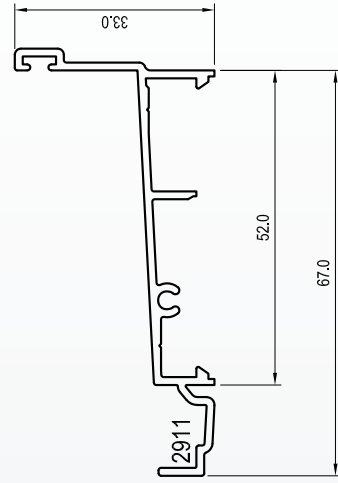

SILL REBATES

Note: Diagrams are not to scale

Essential Double Hung Window 52

2911 SILL