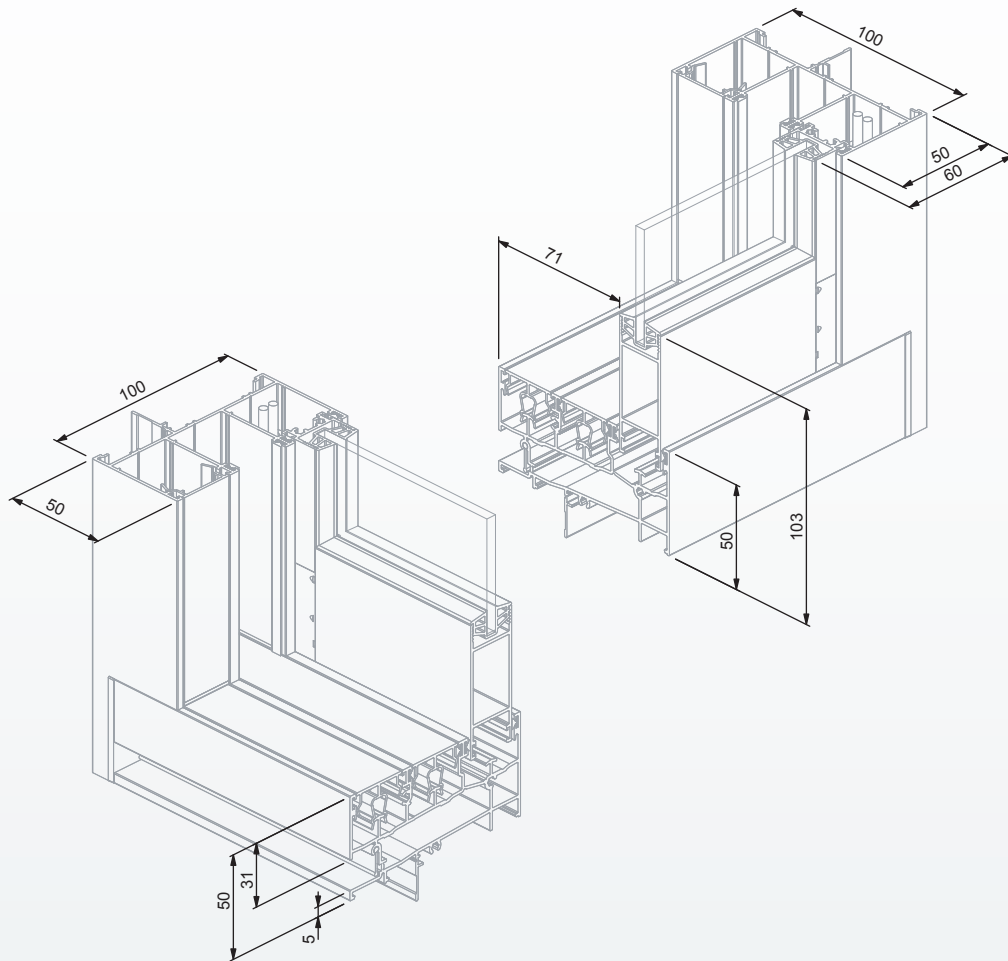

PROFILE DIMENSIONS

Note: Diagrams are not to scale. They are illustrations only, and may not accurately represent the product. Their purpose is to show the profile dimensions.

Single Glazed

Signature

Double Glazed

External View

Internal View