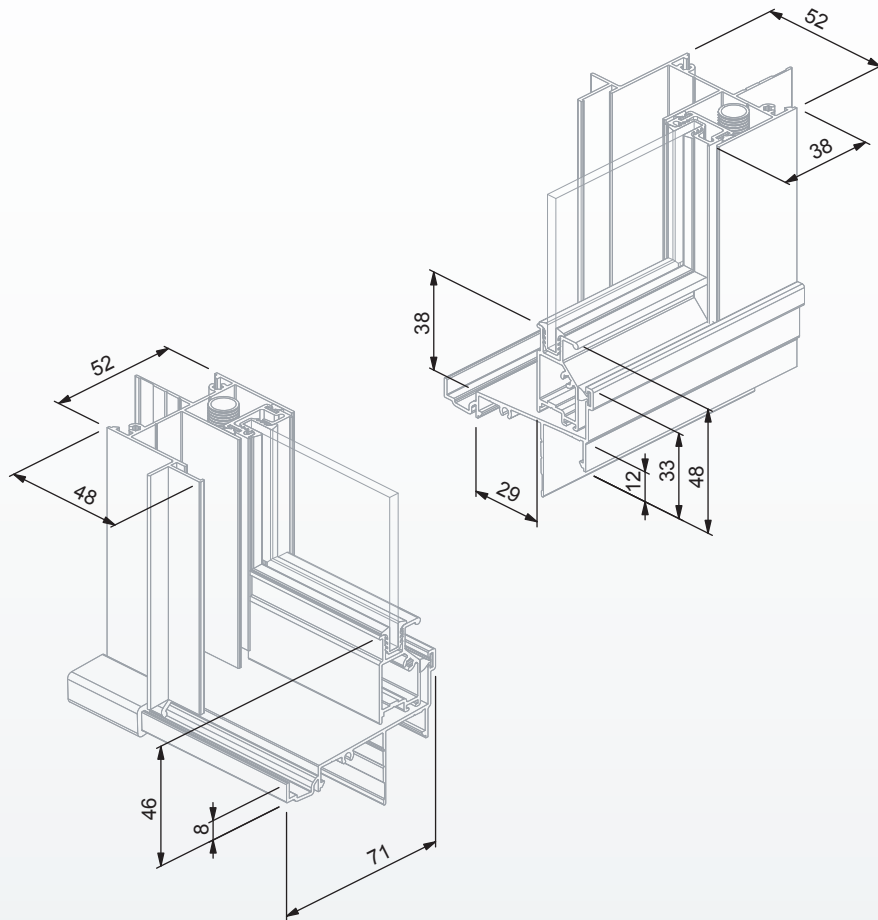

Scale 5:1

Raised

Flat

PROFILE DIMENSIONS

Note: Diagrams are not to scale. They are illustrations only, and may not accurately represent the product. Their purpose is to show the profile dimensions.

Single Glazed

Essential

External View

Internal View

PROFILE DIMENSIONS

Note: Diagrams are not to scale. They are illustrations only, and may not accurately represent the product. Their purpose is to show the profile dimensions.

Note: Diagrams are not to scale

Essential Double Hung Window (52mm)

Signature Double Hung Window (100mm)

Signature Double Hung Window CB (100mm)

SILL REBATES

Note: Diagrams are not to scale

Essential Double Hung Window 52