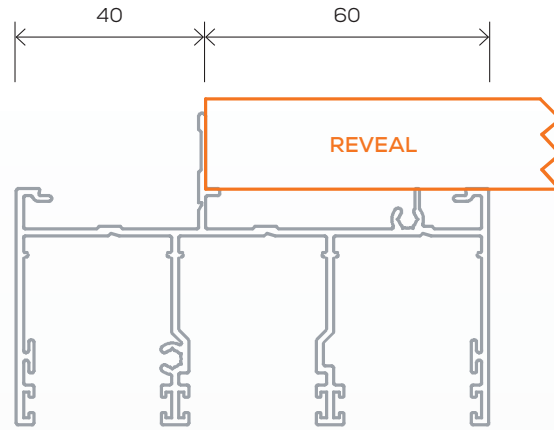

Scale 5:1

Raised

Flat

PROFILE DIMENSIONS

Note: Diagrams are not to scale. They are illustrations only, and may not accurately represent the product. Their purpose is to show the profile dimensions.

Single Glazed

Essential

External View

Internal View

PROFILE DIMENSIONS

Note: Diagrams are not to scale. They are illustrations only, and may not accurately represent the product. Their purpose is to show the profile dimensions.

Single Glazed

Signature

Double Glazed

External View

Internal View

External View

Internal View

REVEAL SETBACKS

Note: Diagrams are not to scale

Essential Double Hung Window (52mm)

Signature Double Hung Window (100mm)

Signature Double Hung Window CB (100mm)

SILL REBATES

Note: Diagrams are not to scale

Essential Double Hung Window 52