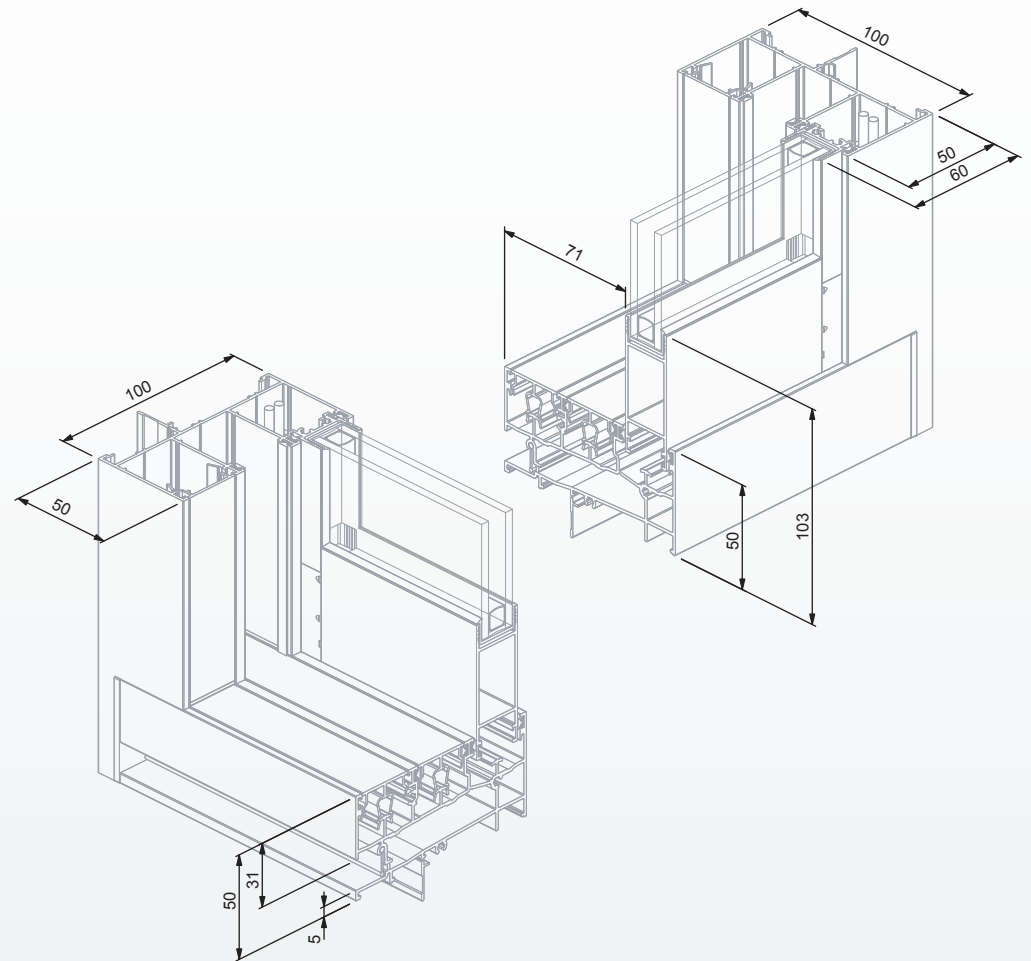

Scale 5:1

Raised

Flat

PROFILE DIMENSIONS

Note: Diagrams are not to scale. They are illustrations only, and may not accurately represent the product. Their purpose is to show the profile dimensions.

Single Glazed

Essential

External View

Internal View

PROFILE DIMENSIONS

Note: Diagrams are not to scale. They are illustrations only, and may not accurately represent the product. Their purpose is to show the profile dimensions.

Single Glazed

Signature

Double Glazed

External View

Internal View

External View

Internal View

REVEAL SETBACKS

Note: Diagrams are not to scale

Essential Double Hung Window (52mm)

Signature Double Hung Window (100mm)

Signature Double Hung Window CB (100mm)

SILL REBATES

Note: Diagrams are not to scale

Essential Double Hung Window 52