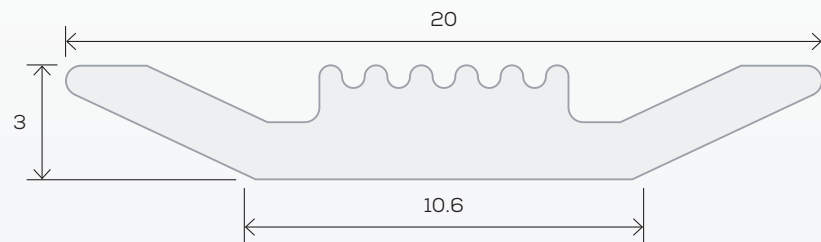

STUD OPENING mm		670	910	1270	1510	1870	2230	2470	2710	3070
FRAME SIZE mm		610	850	1210	1450	1810	2170	2410	2650	3010
920	860									
		D0906	D0909	D0912	DF0915	DF0918	DFD0921	DFD0924	DFD0927	DFD0930
1090	1030									
		D1006	D1009	D1012	DF1015	DF1018	DFD1021	DFD1024	DFD1027	DFD1030
1260	1200									
		D1206	D1209	D1212	DF1215	DF1218	DFD1221	DFD1224	DFD1227	DFD1230
1520	1460									
		D1406	D1409	D1412	DF1415	DF1418	DFD1421	DFD1424	DFD1427	DFD1430
1860	1800									
		D1806	D1809	DF1812	DF1815	DF1818	DFD1821	DFD1824	DFD1827	
2120	2060									
		D2006	D2009	DF2012	DF2015	DF2018	DFD2021	DFD2024	DFD2027	

COLONIAL BAR OPTIONS

Design Options

DD218
Traditional Colonial

DD218
Australian Colonial

DD218
Highlander

DD218
Traditional Federation

DD218
Australian Federation

Types of Colonial Bar

Scale 5:1

Raised

Flat

PROFILE DIMENSIONS

Note: Diagrams are not to scale. They are illustrations only, and may not accurately represent the product. Their purpose is to show the profile dimensions.

Single Glazed

Essential

External View

Internal View

PROFILE DIMENSIONS

Note: Diagrams are not to scale. They are illustrations only, and may not accurately represent the product. Their purpose is to show the profile dimensions.