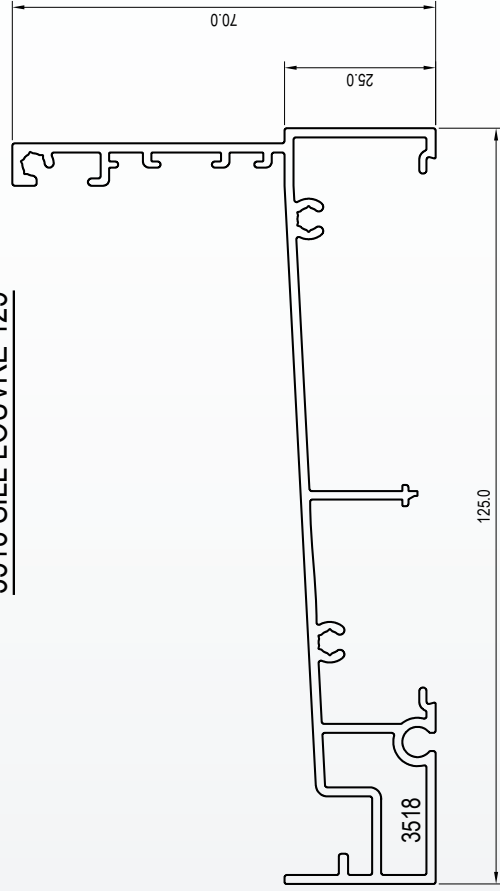

3518 SILL LOUVRE 125 WITH 3941 SUBSILL '15' 125

SILL REBATES

Note: Diagrams are not to scale

Signature Louvre Window

3518 SILL LOUVRE 125