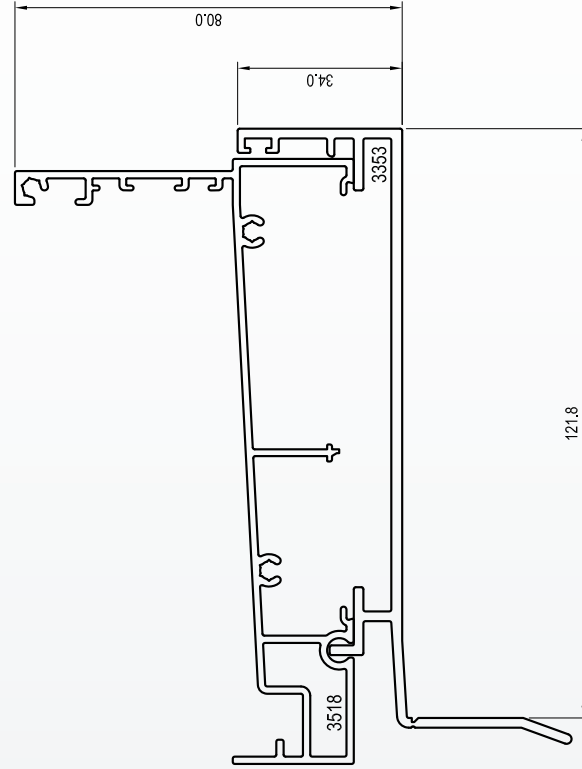

3518 SILL LOUVRE 125 WITH 2876 SUBSILL '35' 100

SILL REBATES

Note: Diagrams are not to scale

Signature Louvre Window 125

3518 SILL LOUVRE 125 WITH 3353 SUBSILL '15' 100