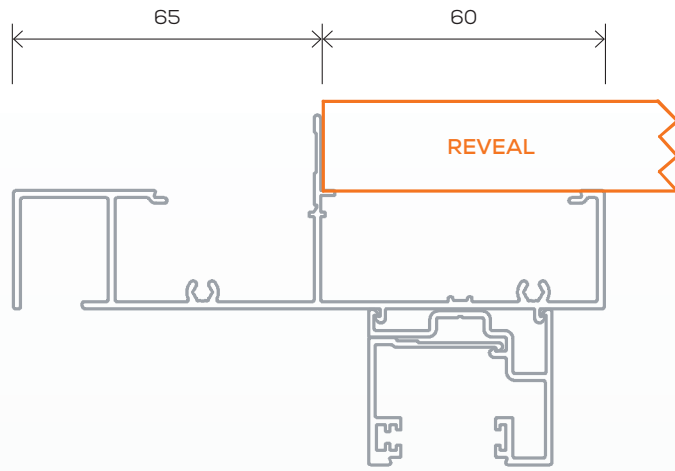

REVEAL SETBACKS

Note: Diagrams are not to scale

Signature Louvre Window (125mm)